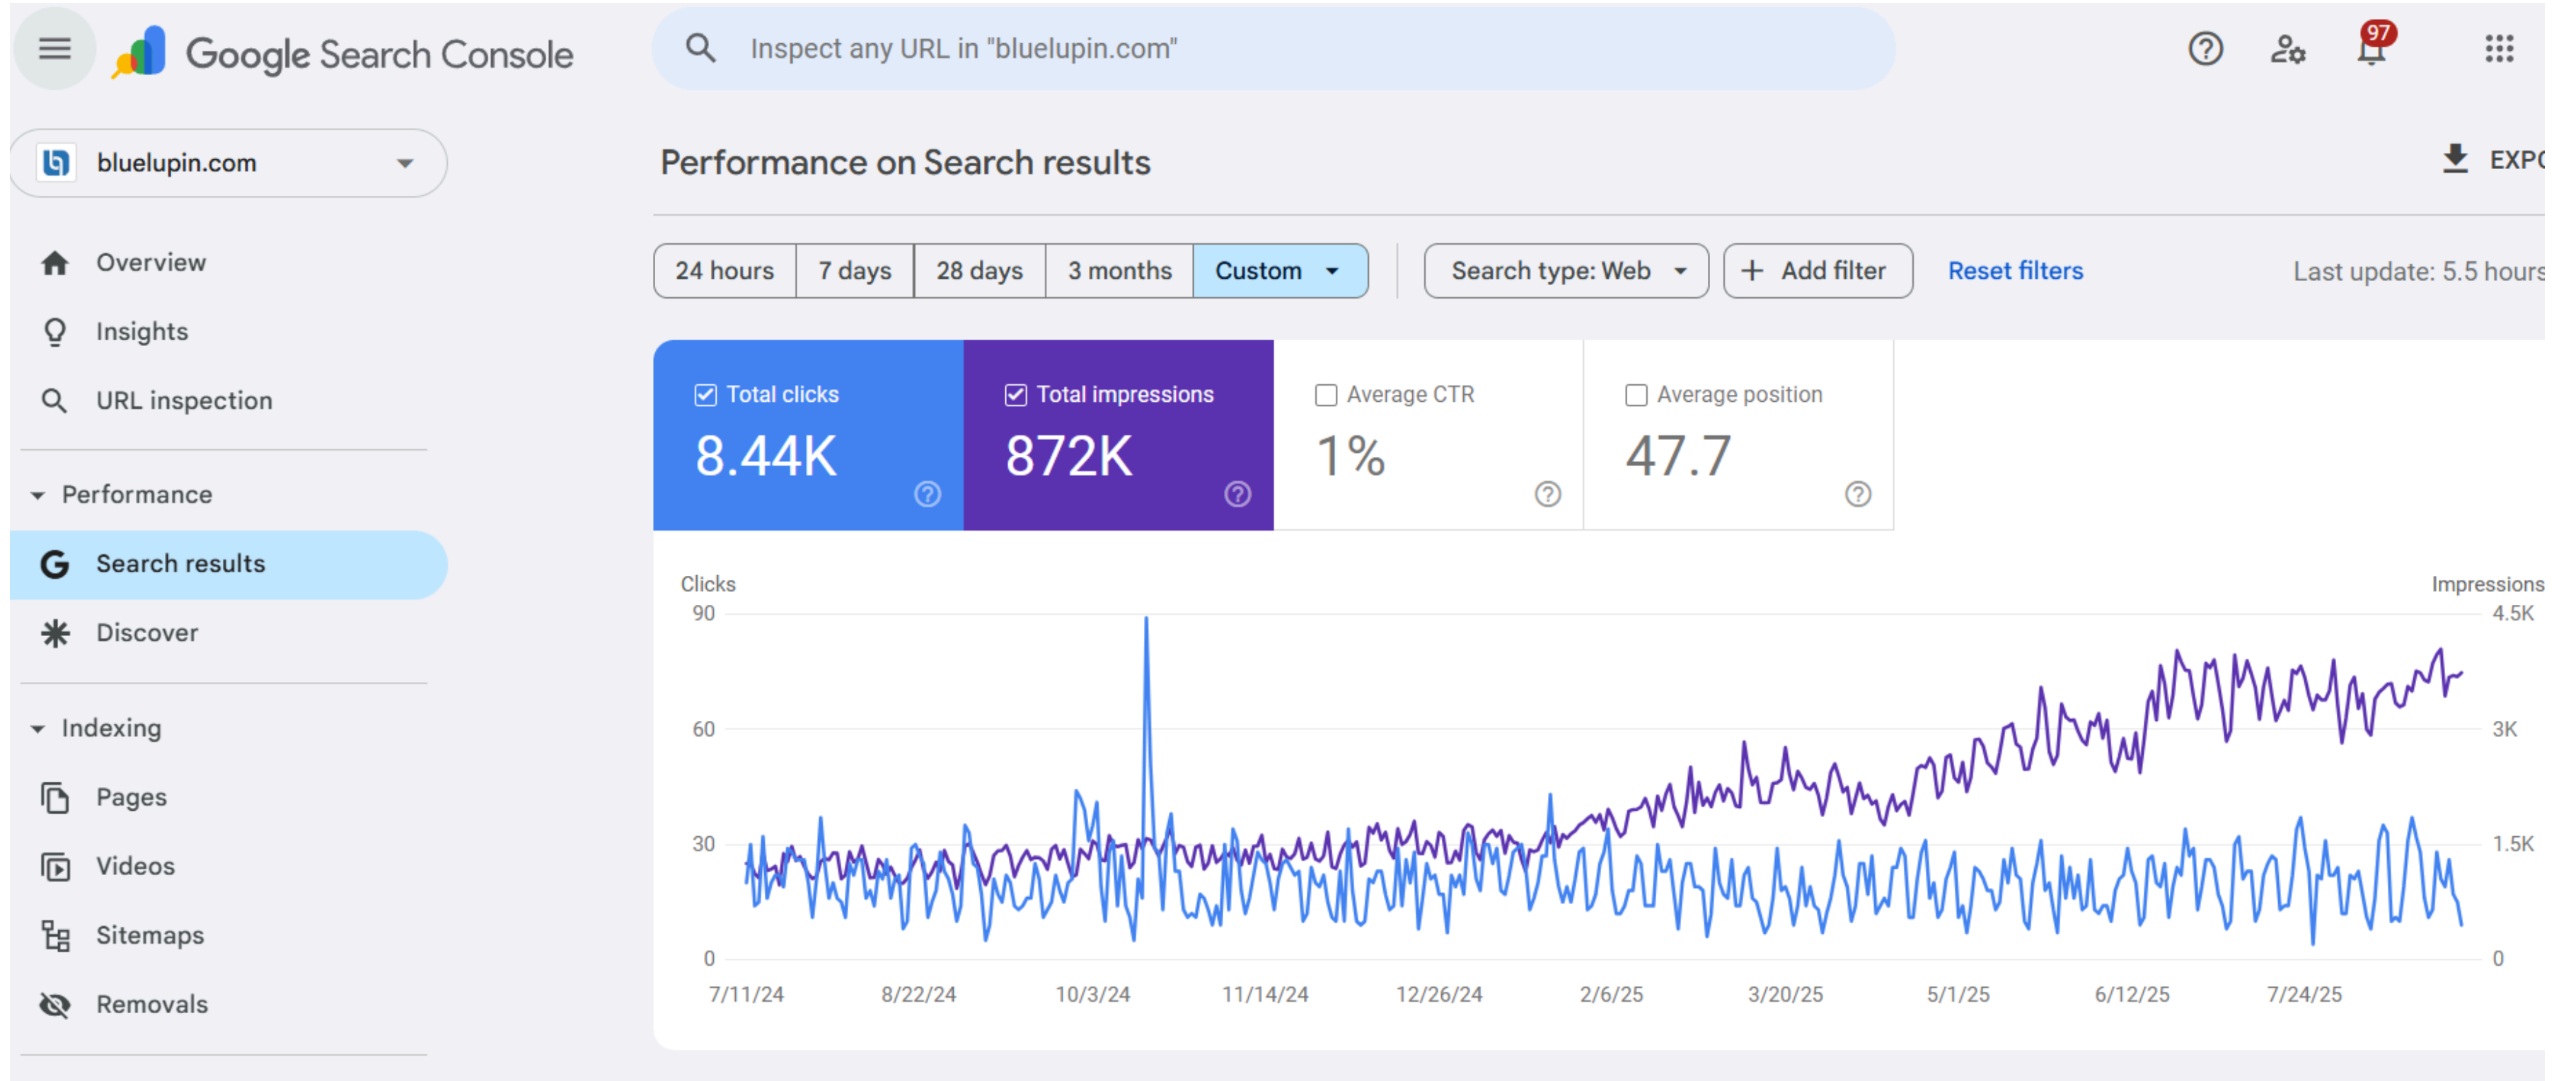

Performance on Google Search