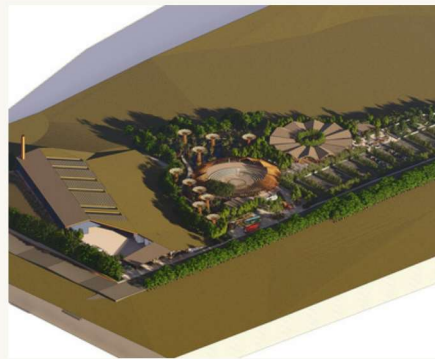

DESIGN PORTFOLIO

THESIS: REIMAGINING WASTE: DESIGNING A WASTE-TO-ENERGY PLANT AND ECO-INDUSTRIAL PARK FOR SUSTAINABLE ENERGY PRODUCTION IN OZAMIZ CITY.