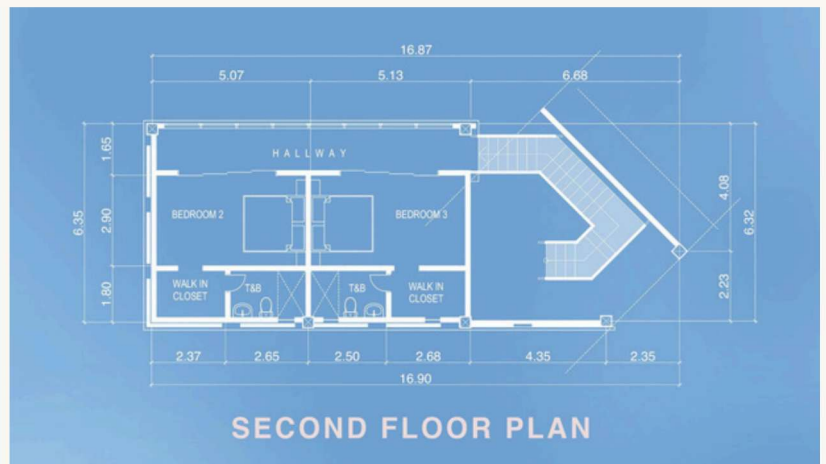

SECOND FLOOR PLAN

THE BEACH HOUSE FEATURES A TROPICAL MODERN AESTHETIC CHARACTERIZED BY EXPANSIVE ARCHED GLASS ENTRYWAYS, WOODEN LOUVERED SHUTTERS, AND A PROMINENT STONE-CLAD PILLAR SUPPORTING A SLATTED PERGOLA. THE LAYOUT INTEGRATES A SPACIOUS OPEN-CONCEPT FLOOR PLAN WITH SEAMLESS INDOOR-OUTDOOR TRANSITIONS, ALL SET WITHIN A LANDSCAPE OF PALM TREES AND NATIVE GRASSES.