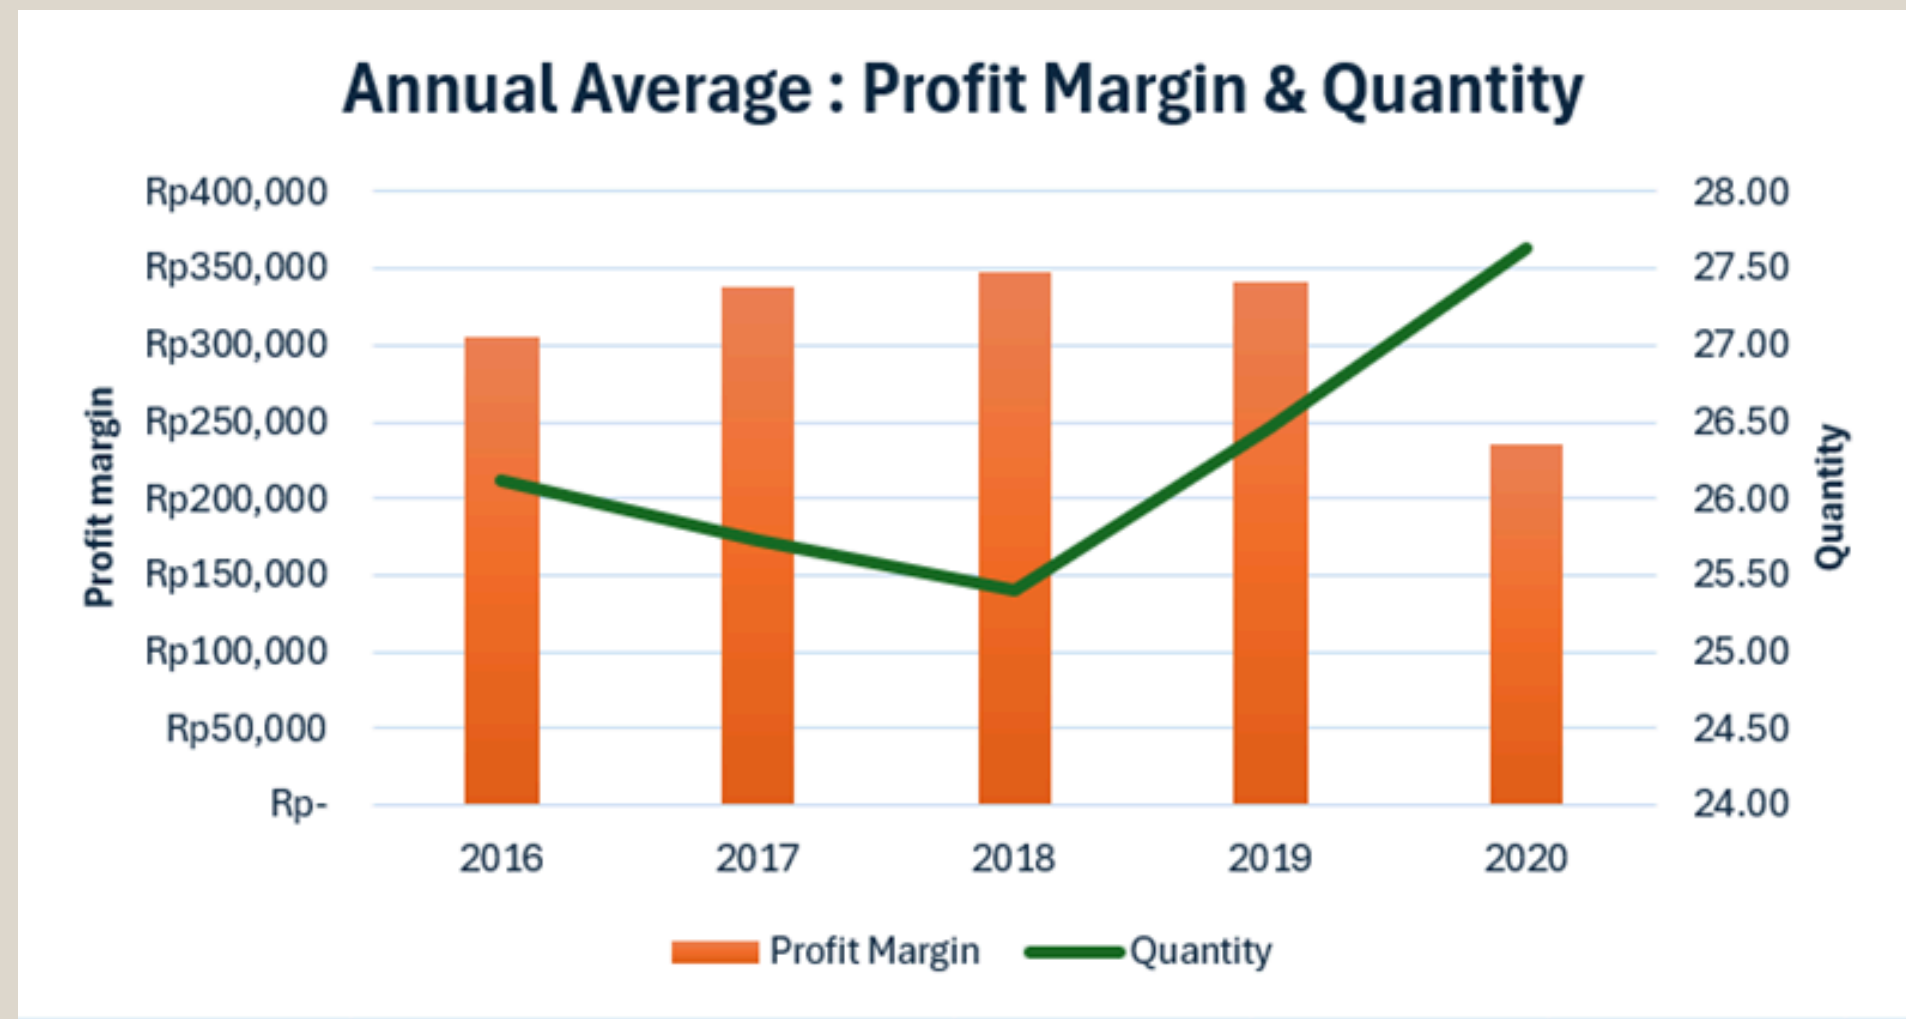

After

Made data easier to analyze and monitor visually.

<https://tinyurl.com/mwtxkvky>

Project 4 - Data Visualization

Create simple charts and visual reports from customer sales data.

Sales Subtotal per Category	
Category	Sub Total
Furniture	Rp 471,254,400
Office Supplies	Rp 4,942,431,300
Technology	Rp 12,081,671,810

- ✓ Created bar charts
- ✓ Organized summary tables
- ✓ Visualized sales information

Presented data in a more visual and understandable format..

Average Profit Margin and Quantity per Year		
Year	Profit Margin	Quantity
2016	Rp 305,168	26.12
2017	Rp 337,216	25.73
2018	Rp 347,702	25.39
2019	Rp 340,754	26.46
2020	Rp 235,136	27.63