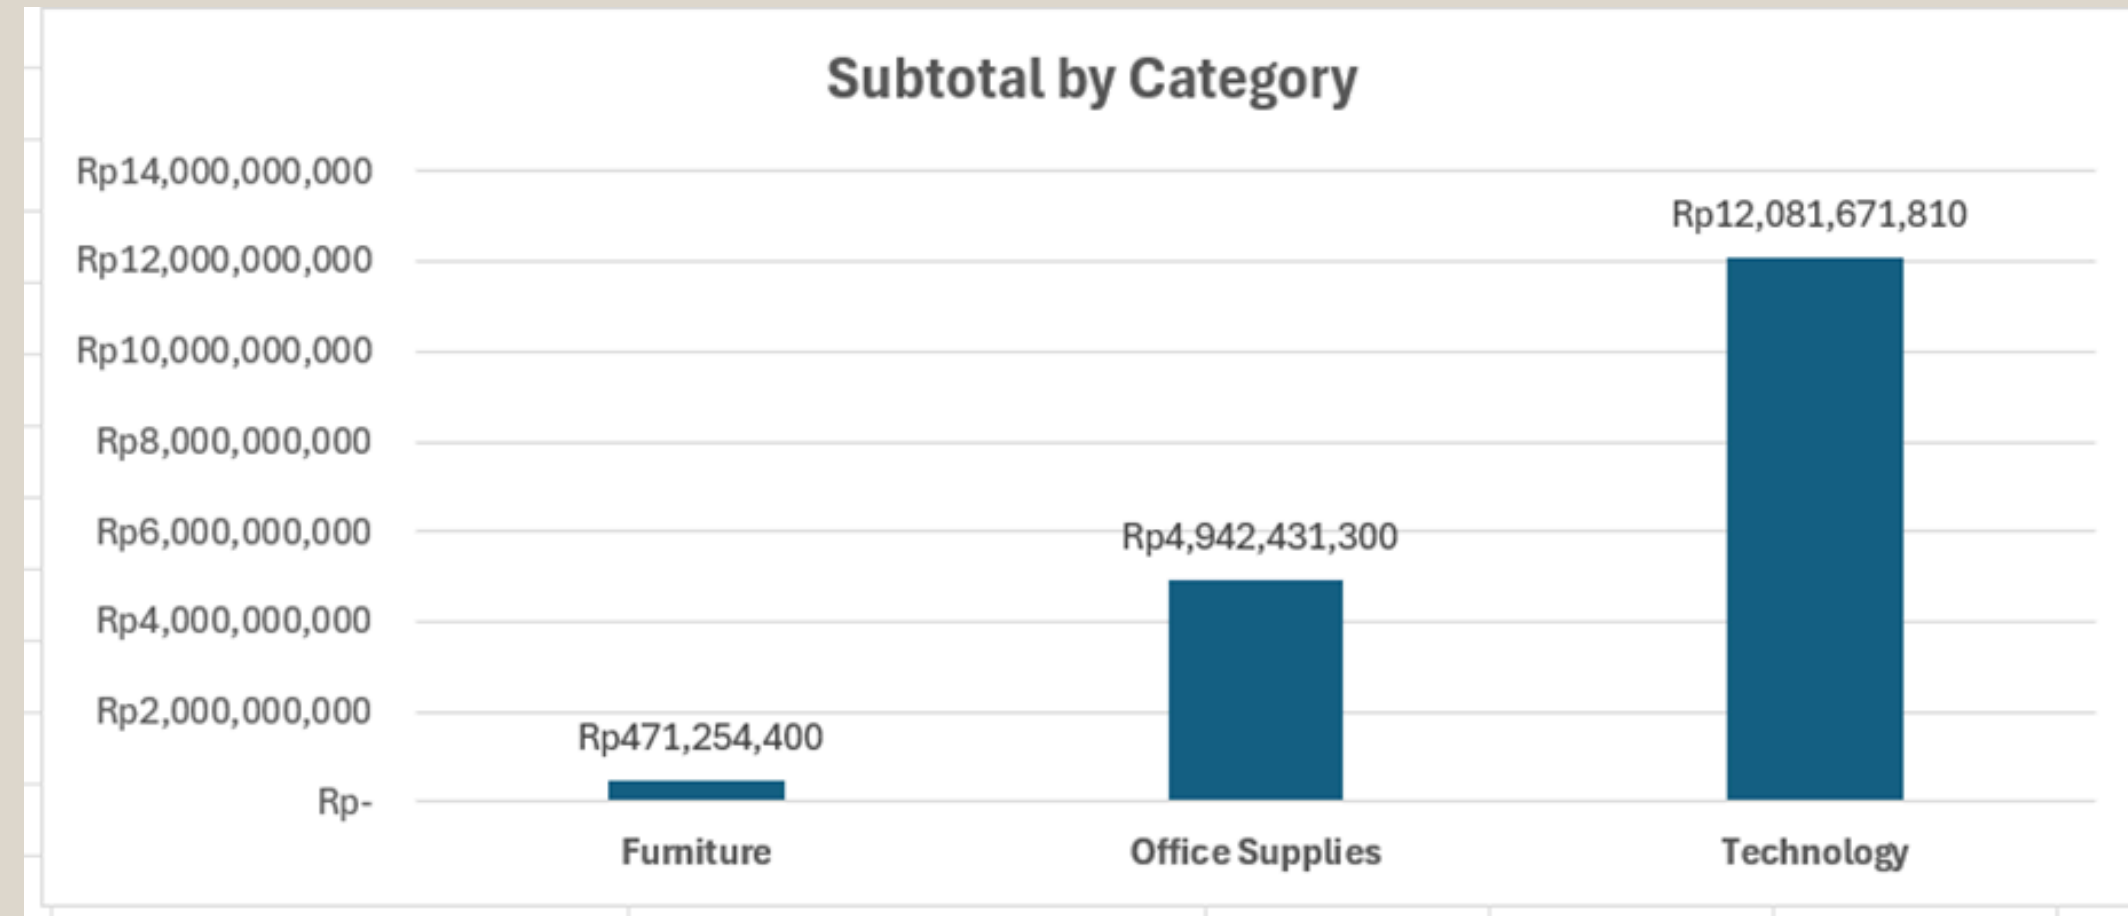

After

Made data easier to analyze and monitor visually.

<https://tinyurl.com/mwtxkvky>

Project 4 - Data Visualization

Create simple charts and visual reports from customer sales data.

Sales Subtotal per Category	
Category	Sub Total
Furniture	Rp 471,254,400
Office Supplies	Rp 4,942,431,300
Technology	Rp 12,081,671,810